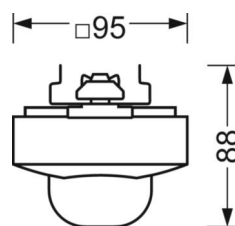

ELECTRICAL ENGINEERING

Controller	easy23
Mains voltage	230V/50Hz

MECHANICS

Housing colour	black RAL 9005
Dimensions (LxWxH/DxH)	765mm x 95mm x 88mm
Weight (net)	0.9kg
Type of installation	Mounting rail system installation, Ceiling-mounted light structure, Pendant light structure

Dimensions

L	765 mm	Length
B	95 mm	Width
H	88 mm	Height

DEEP-LINK

<https://www.regiolux.de/en/article/19150700234>

LC SYSTEM

CHARACTERISTICS

Regiolux Classification	netlife easy
Control signal	DALI2-broadcast
Number of control gear (max)	30
Communication	Wired
Sensor technology	PIR - passive infrared
Installation height (min/max)	4m to 14m
Remote control	84501101203
Optional remote control	84501101200 +App
App name	Steinel smart remote
System extension	easy24
Application	Industry, Logistics centres, Corridors, Garages
Function	Motion detection, Corridor function, Manual dimming, Daylight control

MONITORING AREA

Mounting Height	5m	10m	14m
Ø max. sitting[S]	-	-	-
Ø max. radial[R]	11m	14,5m	-
Ø max. tangential[T]	34,5m	28m	20m